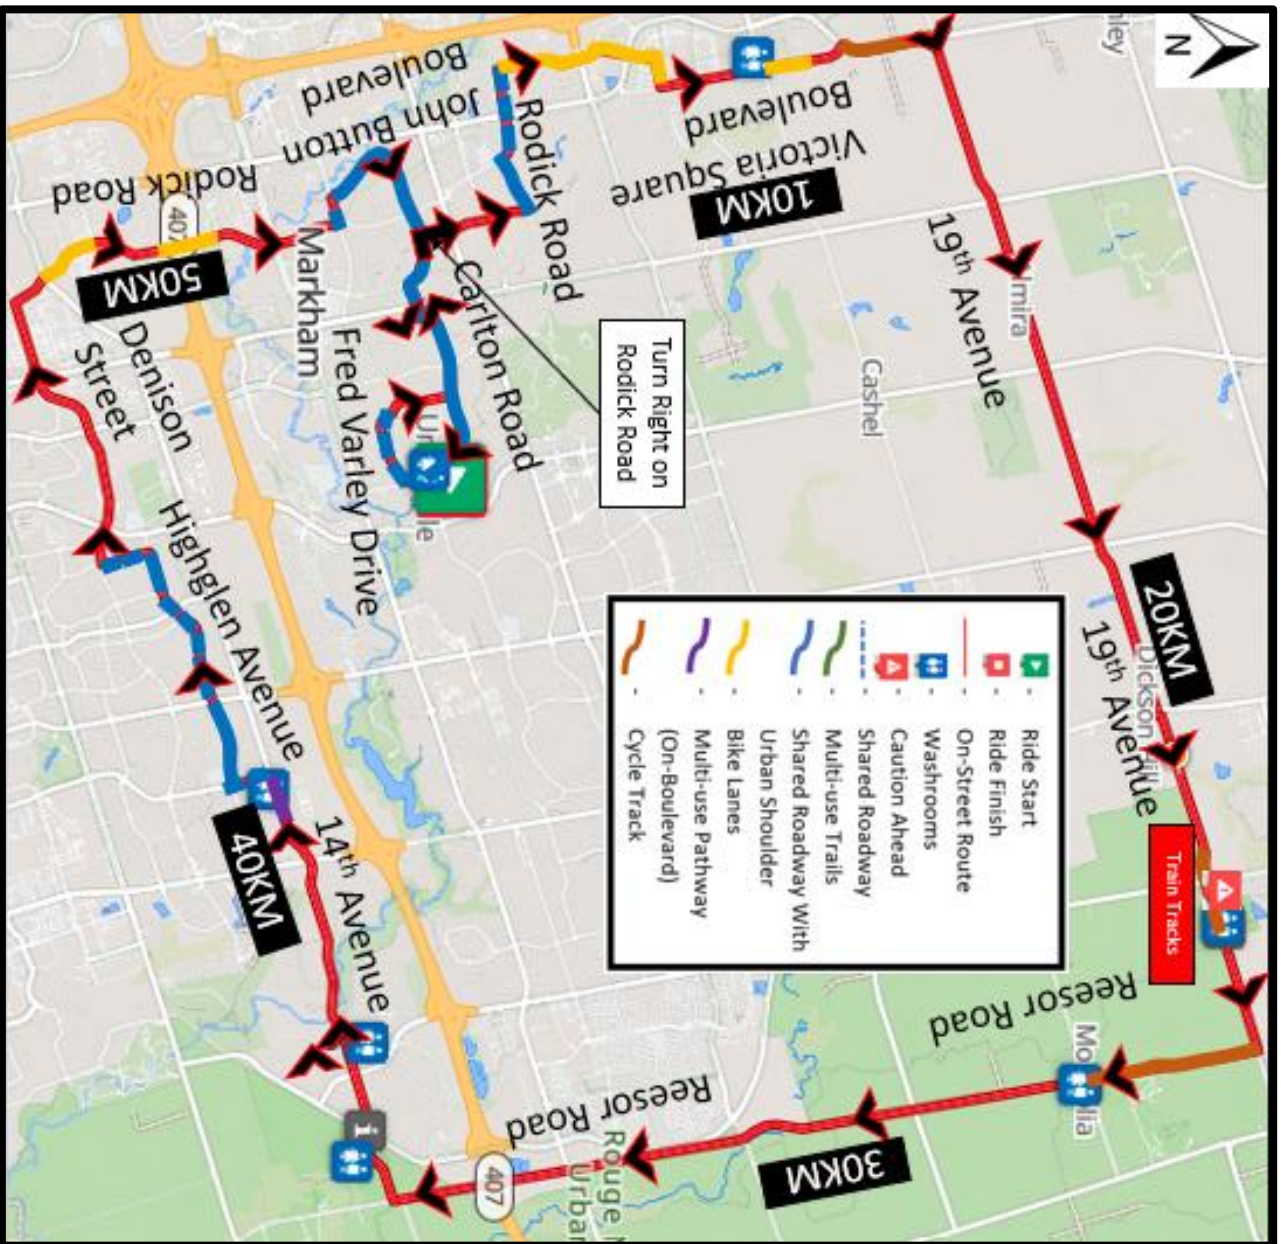

Markham Cycling Day

Presented by:
METROPOLIA

60KM Tour de Markham Route

SIGNAL
YOUR TURNS