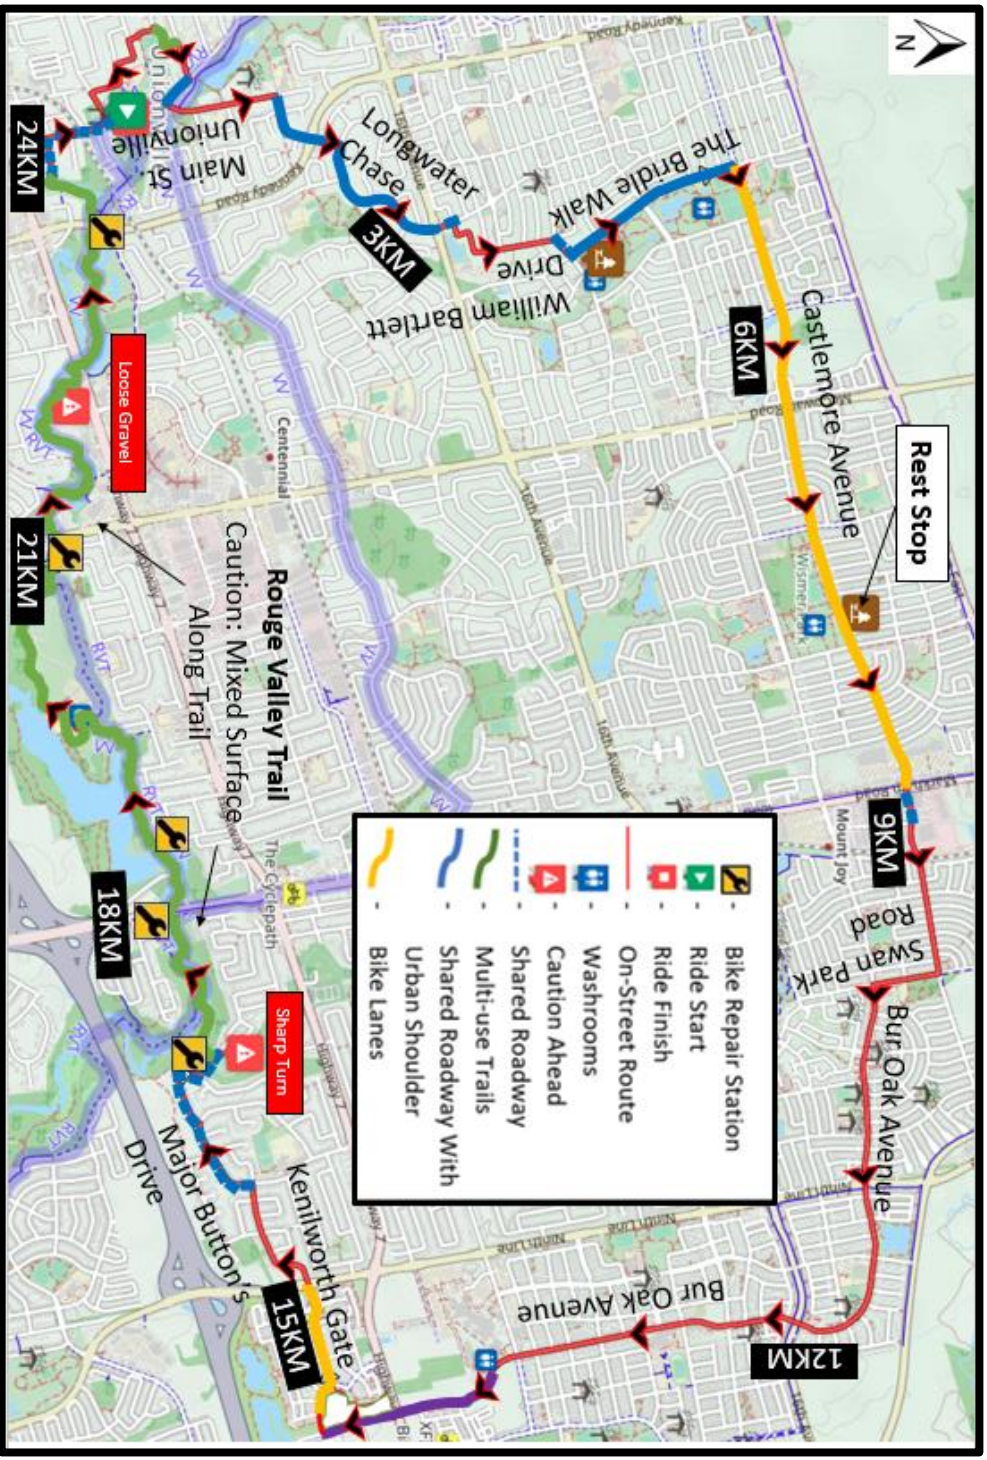

Markham Cycling Day

Presented by:

METROPIA

Sunday, June 14 2026

25KM Tour De Markham Route

Route is NOT signed. Use Ride with GPS app for instruction.

Start: Fred Varley Drive & Fonthill Blvd.			
Turn right onto Fonthill Blvd.	0.0 km	Continue east, cross at McCowan Road	6.5 km
Continue onto Kreighoff Ave	0.4 km	Rest Stop at Wismer Park	
Turn right onto Merchant Road	0.6 km	Turn right, continue on Castlemore Ave.	7.6 km
Continue onto park trail, stay right	0.7 km	Turn right onto Swan Park Road	9.6 km
Turn left to exit park	0.9 km	Turn left onto Bur Oak Ave.	10 km
Turn right onto Pomander Road	1.0 km	Continue on Burk Oak, Hwy 7	14.1km
Turn right onto Carlton Road	1.2 km	Turn right on Michelina Terrance	14.8km
Turn left onto Main Street Unionville	1.3 km	Turn left onto Kenilworth Gate	15.1km
Turn right onto The Bridle Trail	1.9 km	Turn left onto Major Button's Drive	16.4km
Turn right onto Longwater Chase	2.4 km	Turn left onto Squire Baker's Lane	16.8km
Continue to cross 16 th Ave	3.1 km	Turn left onto Tuclor Lane	17.2km
Turn right onto William Bartlett Drive	3.3 km	Turn left onto Rouge Valley Trail	17.4km
Turn right onto Wilfred Murison Ave.	4.0 km	Continue onto Eckardt Ave.	24 km
Turn left onto The Bridle Walk	4.2 km	Turn right onto Main Street Unionville	24.2km
Turn right onto Castlemore Ave.	5.2 km	End of 60km Route: Millenium Bandstand	

Gold Sponsor:

Silver Sponsor:

Bronze Sponsor:

Markham Cycling Day METROPOLIA

Presented by:

25KM Tour De Markham Route

SIGNAL
YOUR TURNS

ANNOUNCE
YOUR PASS

OBEY
TRAFFIC LAW

RIDE
PREDICTABLY

SHARE
THE PATH