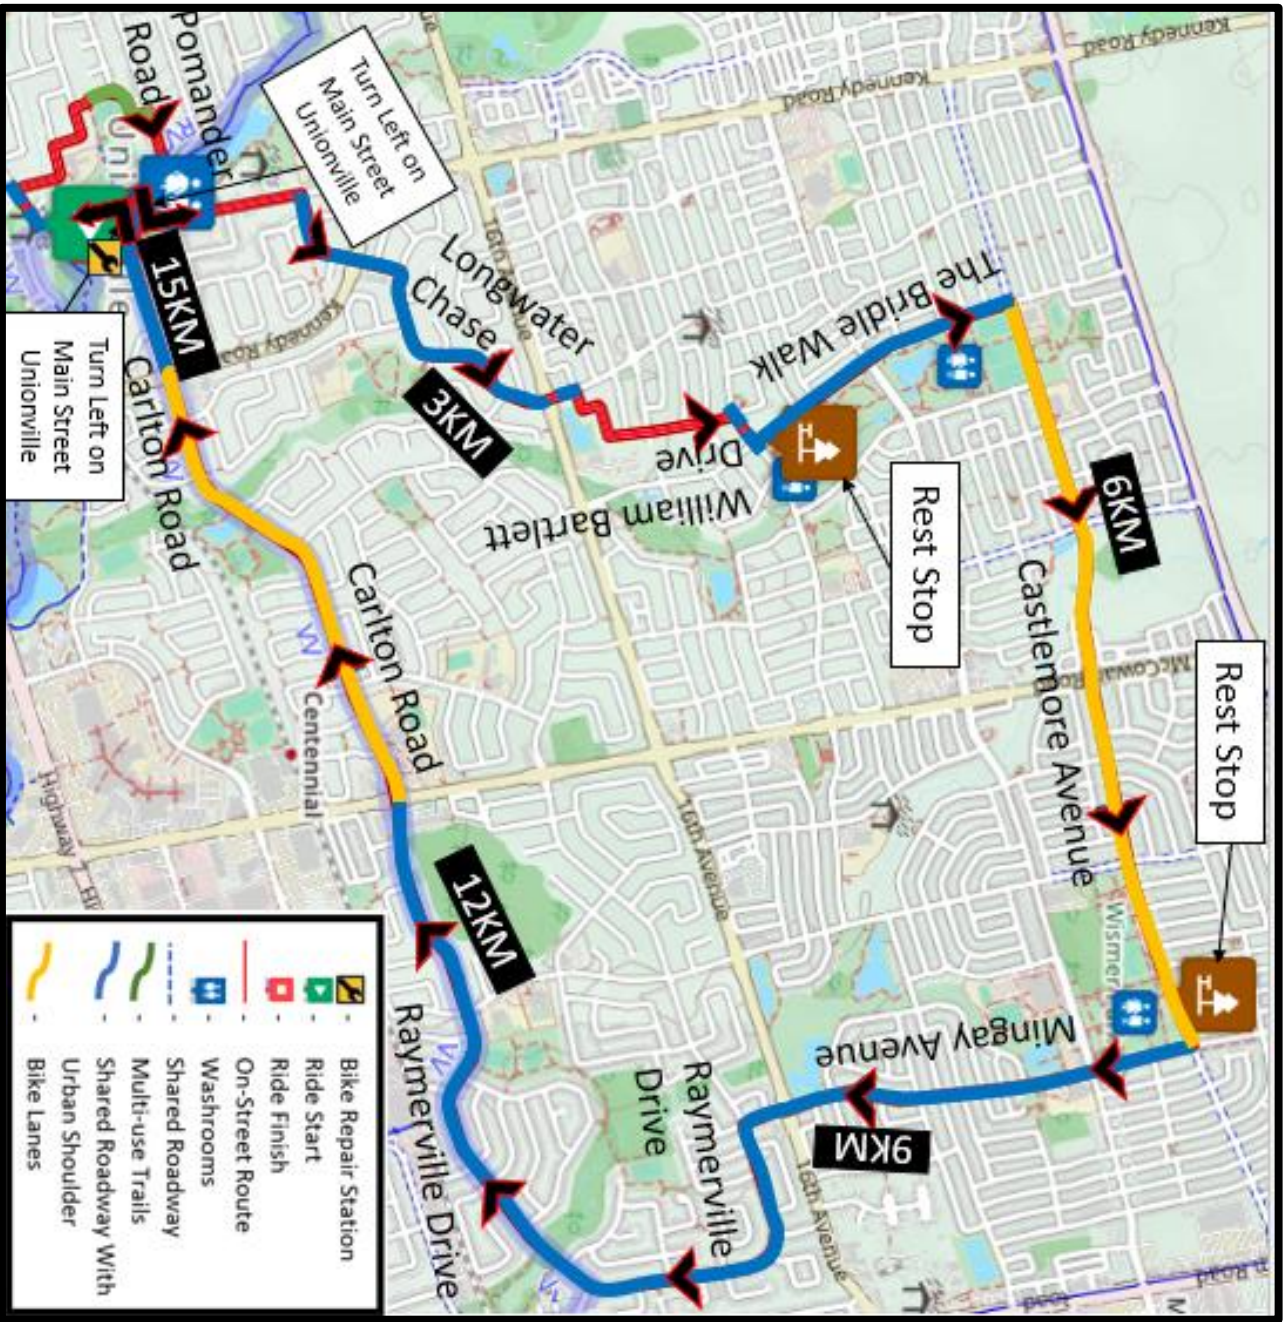

Markham Cycling Day

Presented by:
METROPIA

Sunday, June 14 2026

15KM Tour de Markham Route

Follow the **BLUE** arrows

Start: Fred Varley Drive & Fonthill Blvd.			
Turn right onto Fonthill Blvd.	0.0 km	Turn left onto The Bridle Walk	4.2 km
Continue onto Kreighoff Ave	0.4 km	Turn right onto Castlemore Ave.	5.2 km
Turn right onto Merchant Road	0.6 km	Continue east, cross at McCowan Road	6.5 km
Continue onto park trail, stay right	0.7 km	Rest Stop at Wismer Park	
Turn left to exit park	0.9 km	Turn right, continue on Castlemore Ave.	7.6 km
Turn right onto Pomander Road	1.0 km	Turn right onto Mingay Ave.	7.8 km
Turn right onto Carlton Road	1.2 km	Cross 16 th Ave., continue onto Stone Mason Dr.	9.3 km
Turn left onto Main Street Unionville	1.3 km	Turn left onto Raymerville Drive	9.4 km
Turn right onto The Bridle Trail	1.9 km	Cross McCowan Road, continue onto Carlton Rd.	12.5 km
Turn right onto Longwater Chase	2.4 km	Cross Kennedy Road, continue onto Carlton Rd.	14.2 km
Continue to cross 16 th Ave	3.1 km	Turn left onto Main St. Unionville	14.8 km
Turn right onto William Bartlett Drive	3.3 km	End of 15km Route: Millenium Bandstand	
Turn right onto Wilfred Murison Ave.	4.0 km		

Gold Sponsor:

Silver Sponsor:

Bronze Sponsor:

Markham Cycling Day

Presented by: **METROPOLIA**

Presented by:

15KM Tour de Markham Route

SIGNAL
YOUR TURNS

ANNOUNCE
YOUR PASS

OBEY
TRAFFIC LAW

RIDE
PREDICTABLY

SHARE
THE PATH